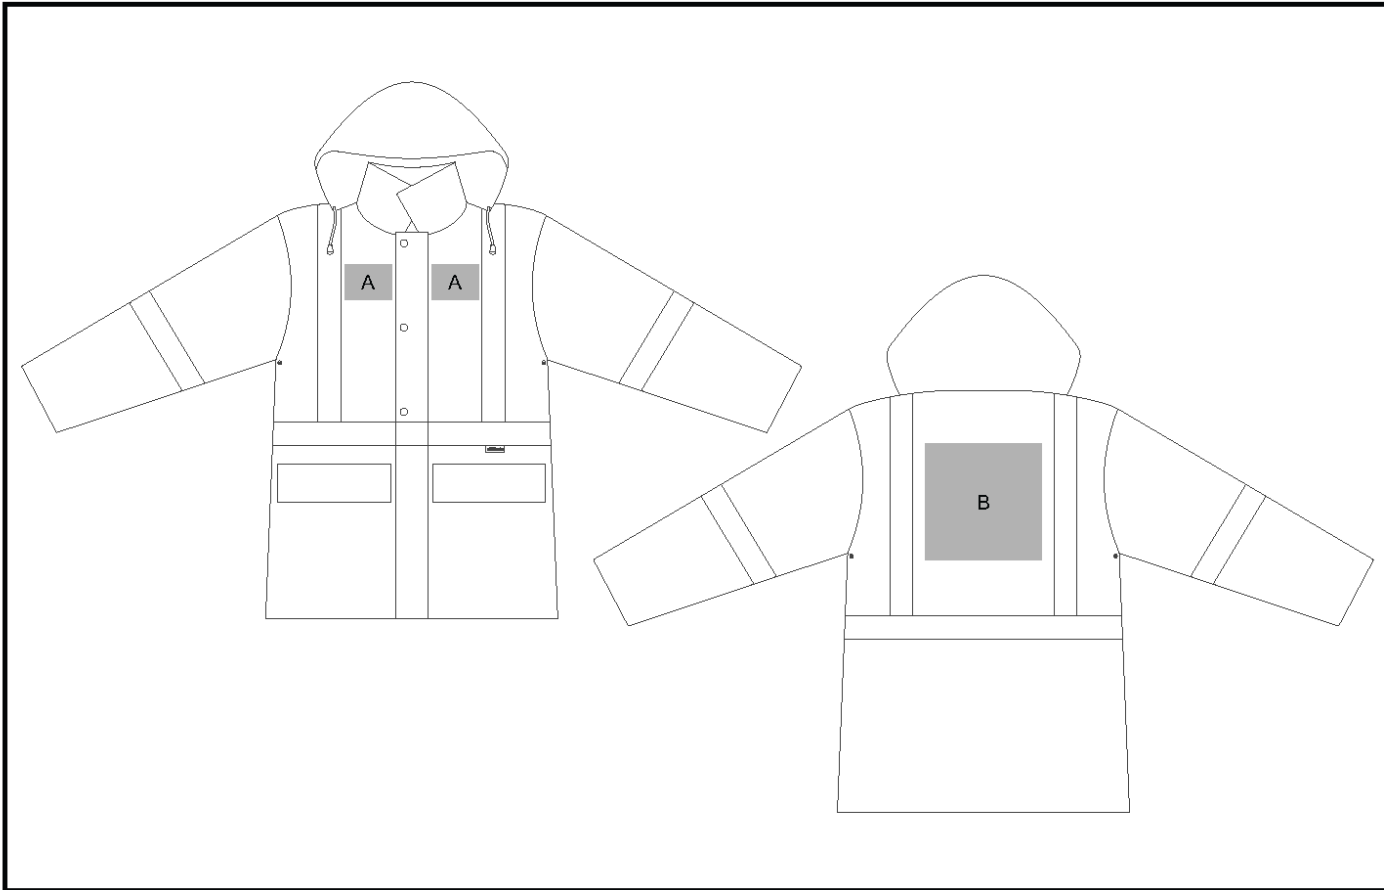

## Hazard Padded Two-Tone Hi-Viz Reflective Jacket

### Need to know:

- - Includes 1-Position Embroidery (setup fees apply).
- **EMB Inclusive Parameters: Left/Right Chest or Back = 100mm x 100mm**

#### **Position A**

1. Embroidery (EMB-A)  
Size: 80mm wide x 60mm high

#### **Position B**

1. Embroidery (EMB-A)  
Size: 100mm wide x 100mm high